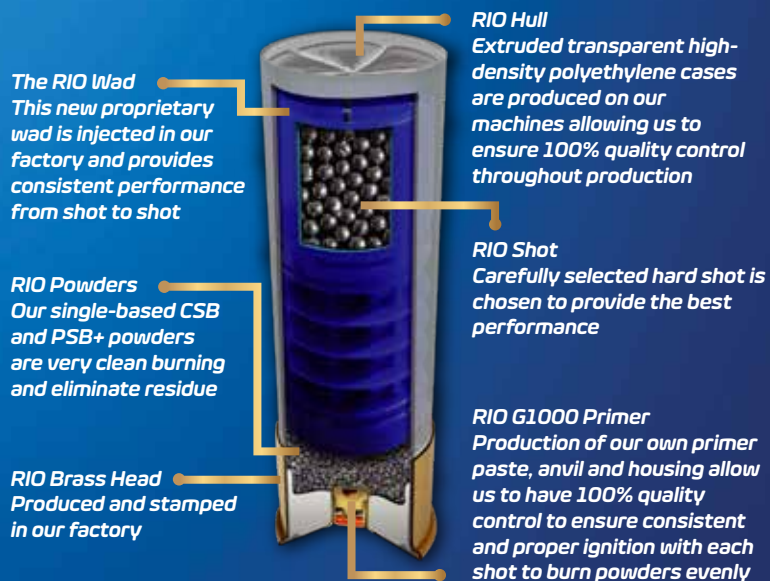

**At Rio we produce everything
that goes into our shotshells!**